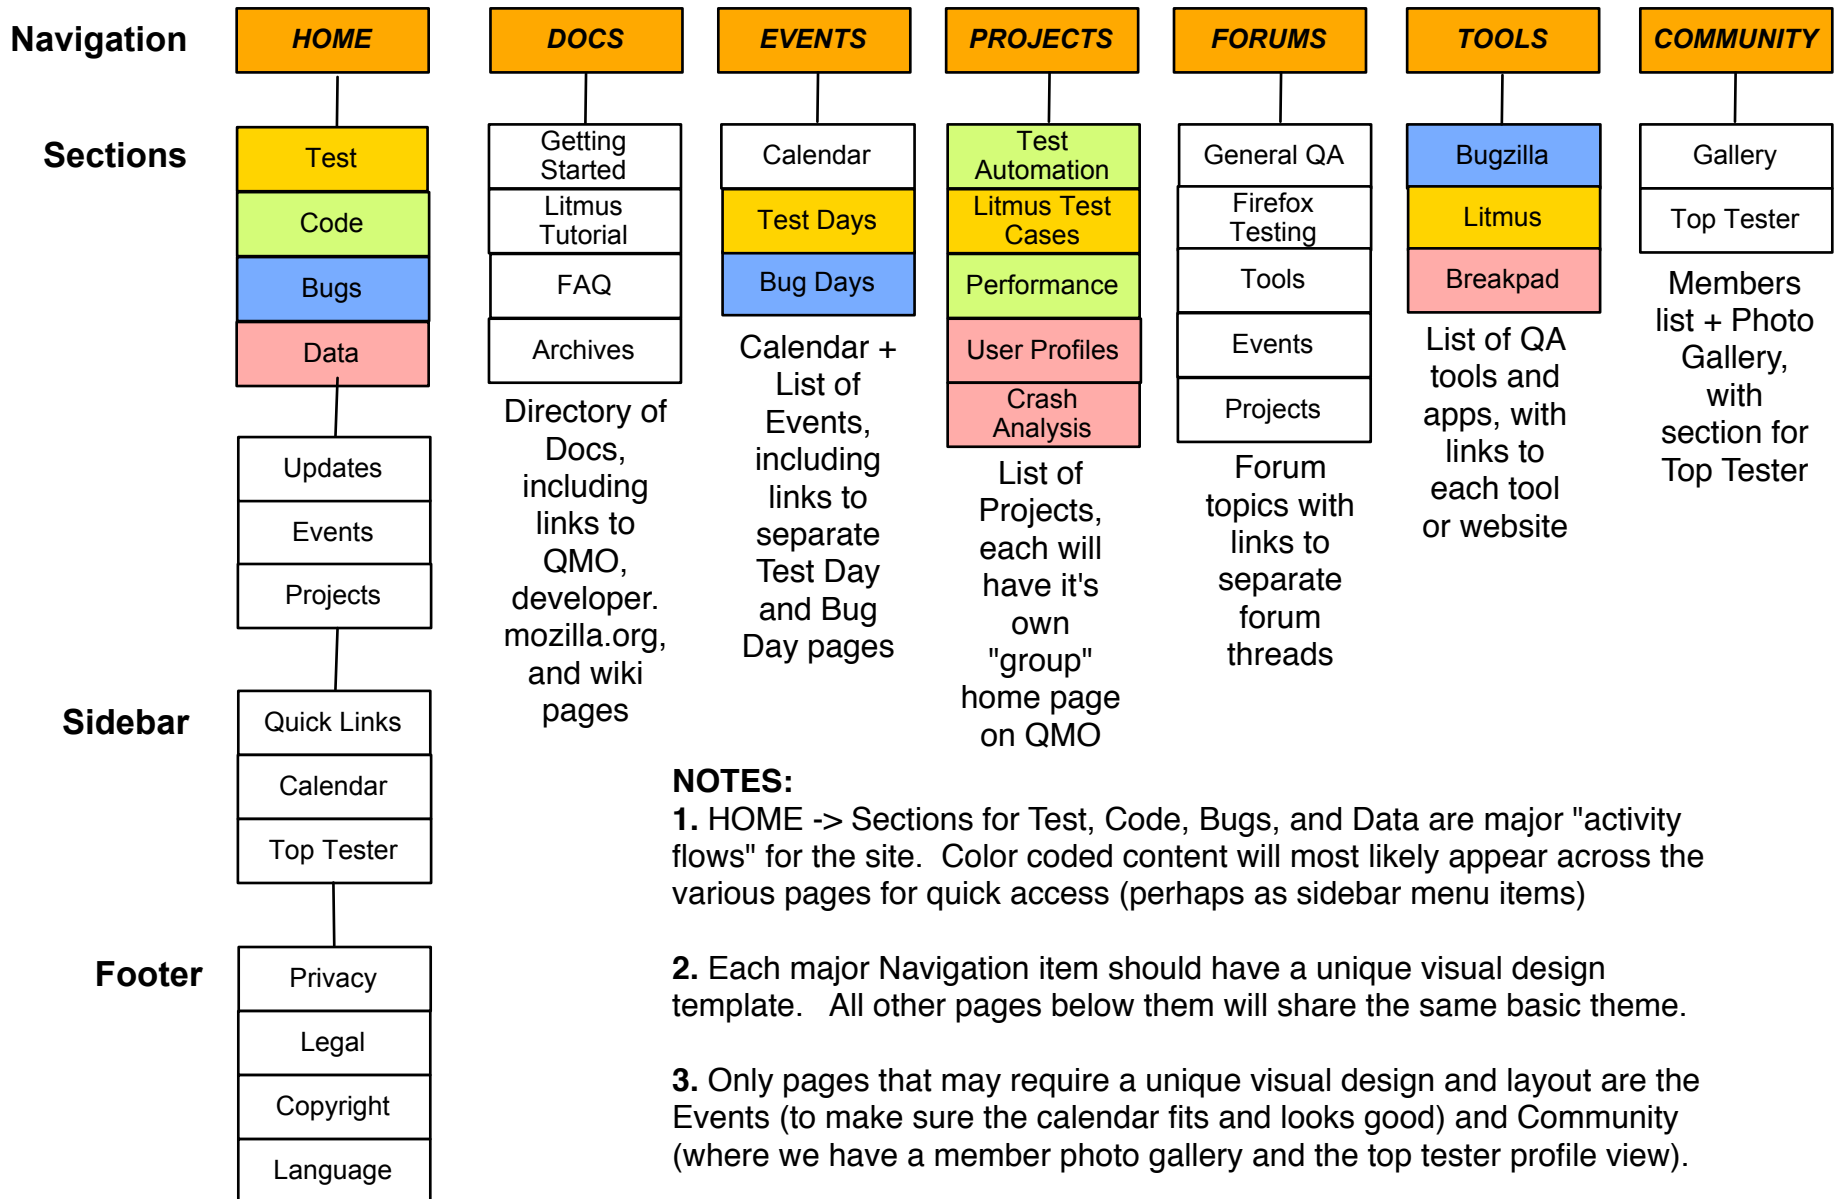

QMO - Site Architecture/Map

quality.mozilla.org

NOTES:

- HOME -> Sections for Test, Code, Bugs, and Data are major "activity flows" for the site. Color coded content will most likely appear across the various pages for quick access (perhaps as sidebar menu items)
- Each major Navigation item should have a unique visual design template. All other pages below them will share the same basic theme.
- Only pages that may require a unique visual design and layout are the Events (to make sure the calendar fits and looks good) and Community (where we have a member photo gallery and the top tester profile view).
- Sidebar and Footer will be shared by all pages of the side (with a few exceptions)